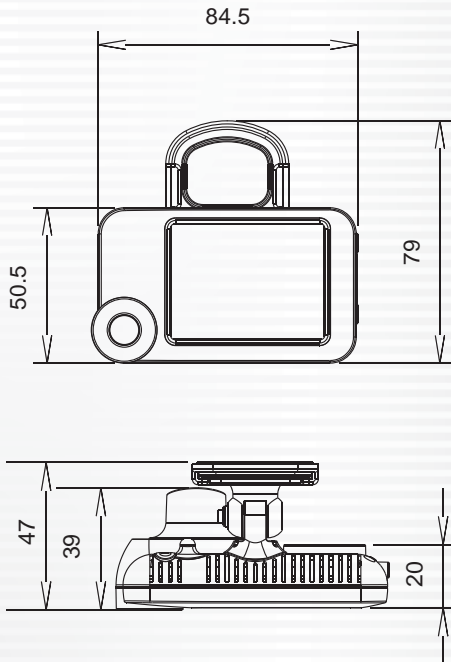

Vehicle Video Recorder

Low Lux / Wide Angle Lens WDR

SRW DC 11B

NEW 2015 JUN V1.0

1. Wide angle glare-depressed lens .
2. Low light high sensitive sensor equipped.
3. High environmental tolerant casing, high temperature resistant casing which doesn't release toxic gas and deformation.
4. HD Recording Resolution.
5. SDHC storage card max. to 128GB.
6. Auto loop recording when memory card is inserted and device is power on.
7. Emergency recording button protect data in secured area from being overwritten.
8. Build-in G-Sensor event recording.

Low Lux Vehicle Video Recorder

SRW DC 11B

Dimension Unit: mm

Specifications

Sensor	CMOS Sensor
Resolution	NTSC 1280*720 / 30fps
	PAL 1280*720 / 25fps
Voltage	DC5V±5% / 1A
Operating Temperature	-10 °C - +60 °C
Storage Device	Suport SDHC Card Class 10 or above recommend (at least 4GB)
Recording Mode	Start recording automatically when power up.
Recording Content	Date, Time, Image, Sound, G-Sensor data
Storage format	TS file is playable on most players, exclusive player available on website.
	Use remote control to playback
Audio Input	Built-in Microphone
Time Setup	Setup time by OSD Interface
G-Sensor	Build-in 3D G-Sensor
In/Out Device	Red : Recording (flashing) (Indicator light flashes fast when doing emergency recording)
	DC+5V Power input
	Built-in 2.5" LCD
Accessory	5V Cigarette power adaptor/ Bracket holder/Remote control

1. Optional SD Card
2. Specification is subject to change without notice.

Viewer Player