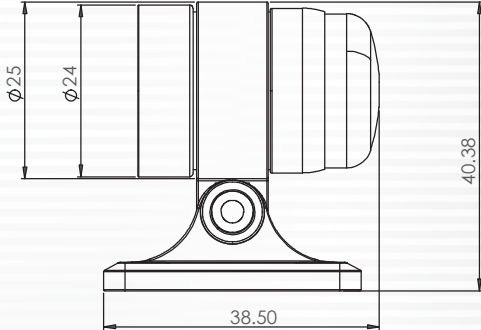

**MIRROR
OPTIONAL**

SRW-7311C

- High quality 1.3MP camera compatible with 720P series mobile DVR systems.
- Suitable for trucks and buses monitoring
- Waterproof IP67, suitable to install at any places
- Video adjustable for mirroring if in need (Optional)

High Quality 720P

Waterproof Vehicle Camera

SRW-7311C

Dimension Unit : mm

SPECIFICATIONS

Model No.	SRW-7311C
Video System	NTSC / PAL
Pick Up Element	1/4" CMOS Image Sensor
Image Signal Process	Digital Signal Processing System
Lens	2.0mm LENS
Number Of Pixel	1280 x 720
Effective Pixels	Approximately 1.0 Mega Pixel
Resolution	720P
Power Supply	DC 12 ± 1V
Power Consumption	80mA
Scanning System	Progressive Scan
Sensitivity	3300 mV / Lux-sec
S/N Ratio	Max 37 dB
Auto Gain Control	Auto
White Balance	Auto
Electronic Shutter	NTSC: Auto: 1/60s to 1/100,000s PAL: Auto: 1/50s to 1/100,000s
Output	1 Vp-p Composite Video Output, 75 Ohms
Operating Temperature	- 10° C ~ + 60° C
Dimensions (H × W × D)	40.38 × 28 × 38.5mm
Weight	About 150g
Waterproof	IP67