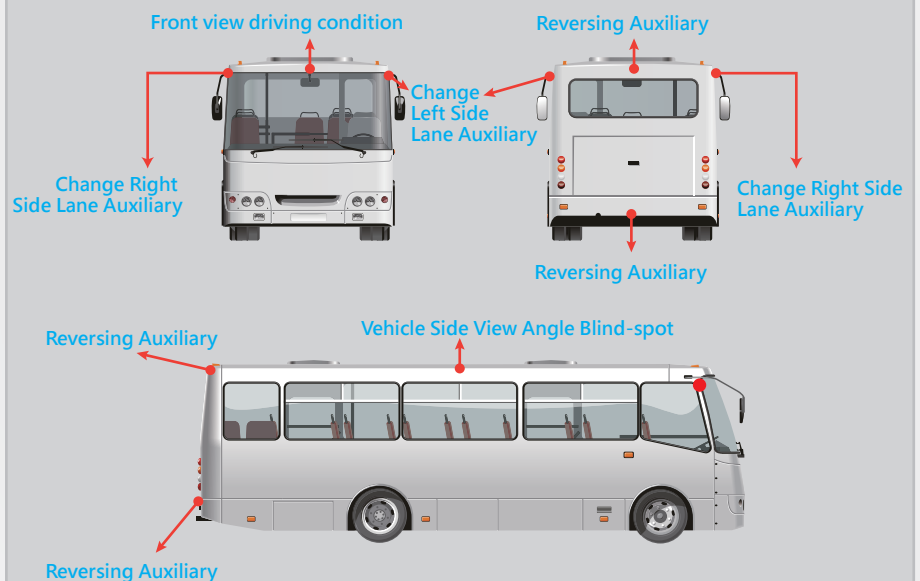

**MIRROR
OPTIONAL**

SRW-7311C

- High quality 1.3MP camera compatible with 720P series mobile DVR systems.
- Suitable for trucks and buses monitoring
- Waterproof IP67, suitable to install at any places
- Video adjustable for mirroring if in need (Optional)

High Quality 720P

Waterproof Vehicle Camera

SRW-7311C

Dimension Unit : mm

SPECIFICATIONS

Model No.	SRW-7311C
Video System	NTSC / PAL
Pick Up Element	1/4" CMOS Image Sensor
Image Signal Process	Digital Signal Processing System
Lens	2.0mm LENS
Number Of Pixel	1280 x 720
Effective Pixels	Approximately 1.0 Mega Pixel
Resolution	720P
Power Supply	DC 12 ± 1V
Power Consumption	80mA
Scanning System	Progressive Scan
Sensitivity	3300 mV / Lux-sec
S/N Ratio	Max 37 dB
Auto Gain Control	Auto
White Balance	Auto
Electronic Shutter	NTSC: Auto: 1/60s to 1/100,000s PAL: Auto: 1/50s to 1/100,000s
Output	1 Vp-p Composite Video Output, 75 Ohms
Operating Temperature	- 10° C ~ + 60° C
Dimensions (H × W × D)	40.38 × 28 × 38.5mm
Weight	About 150g
Waterproof	IP67

★Version updating is not going to inform, please check the on-going updating information

Vehicle Camera Installed instructions

Pictures only for reference, please follow the car condition to install suitable position