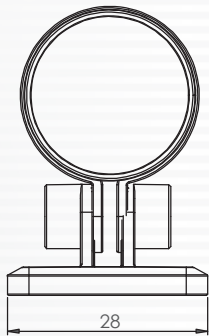

High Quality 720P Waterproof Vehicle Camera

NEW 2017 JAN. V1.0

**720P
1.0MP**

**LENS
2.0mm**

37dB

DC12V

IP 67

110°

**MIRROR
OPTIONAL**

SRW-7311C

- High quality 1.3MP camera compatible with 720P series mobile DVR systems.
- Suitable for trucks and buses monitoring
- Waterproof IP67, suitable to install at any places
- Video adjustable for mirroring if in need (Optional)

High Quality 720P

Waterproof Vehicle Camera

SRW-7311C

Dimension Unit : mm

SPECIFICATIONS

Model No.	SRW-7311C
Video System	NTSC / PAL
Pick Up Element	1/4" CMOS Image Sensor
Image Signal Process	Digital Signal Processing System
Lens	2.0mm LENS
Number Of Pixel	1280 x 720
Effective Pixels	Approximately 1.0 Mega Pixel
Resolution	720P
Power Supply	DC 12 ± 1V
Power Consumption	80mA
Scanning System	Progressive Scan
Sensitivity	3300 mV / Lux-sec
S/N Ratio	Max 37 dB
Auto Gain Control	Auto
White Balance	Auto
Electronic Shutter	NTSC: Auto: 1/60s to 1/100,000s PAL: Auto: 1/50s to 1/100,000s
Output	1 Vp-p Composite Video Output, 75 Ohms
Operating Temperature	- 10° C ~ + 60° C
Dimensions (H × W × D)	40.38 × 28 × 38.5mm
Weight	About 150g
Waterproof	IP67