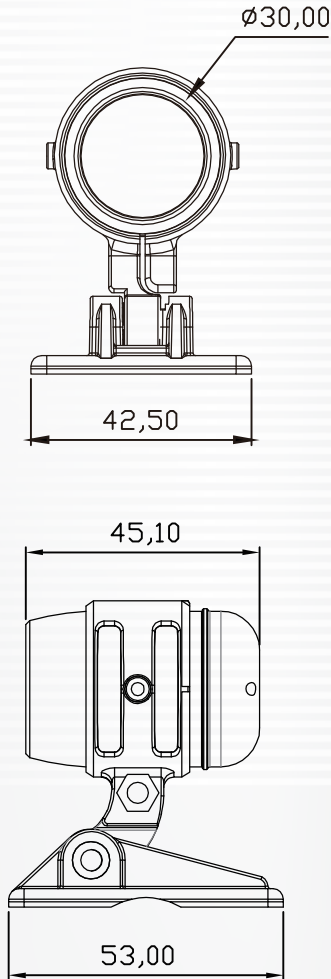

### SRW-5221A (720P)

- 1/4" CMOS Sensor
- 2.6mm Lens
- Suitable for trucks and buses monitoring
- Waterproof IP66, suitable to install at any places
- Video adjustable for mirroring if in need (Optional)

# 720P/960H Waterproof Vehicle Camera

## SRW-5221A

SIZE : mm

### SPECIFICATIONS

Model No.	SRW-5221A
Video System	NTSC \ PAL
Pick Up	1/4" CMOS Image Sensor
Image Signal Process	Digital Signal Processing System
Lens	2.6mm LENS
Number Of Pixel	1280X720
Effective Pixels	Approximately 1.0 Mega Pixel
Resolution	720P
Power Supply	DC 12 ± 1V
Power Consumption	80mA
Scanning System	Progressive Scan
Sensitivity	4300 mV / Lux-sec
S/N Ratio	Max 37 dB
Auto Gain Contro	Auto
White Balance	Auto
Electronic Shutter	NTSC: Auto: 1/60s to 1/100,000s PAL: Auto: 1/50s to 1/100,000s
Output	1 Vp-p Composite Video Output, 75 Ohms
View Angle	90°
Operating Temperature	- 10° C ~ +60°C
Dimensions (H × W × D)	45 × 53 × Ø30 mm
Weight	About 50 g
IP Rating	IP66